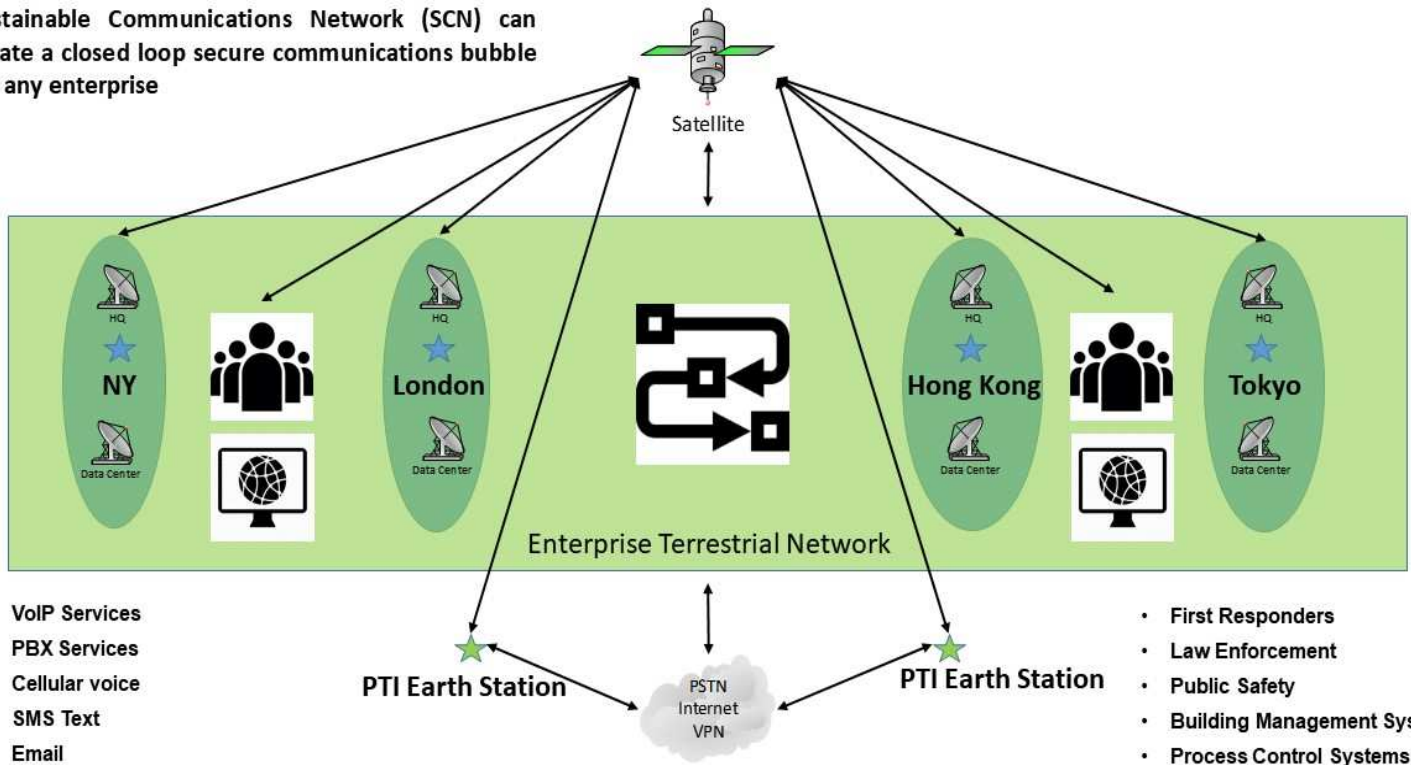

The SCN creates a secure communications bubble for key management personnel and designated members of BCP, DR and Crisis Response teams. There are a variety of options including the personal flyaway case, antennas for ocean vessels and jets as well as traditional satellite dishes for other key locations or private residences.

You can enable voice, SMS and data through the satellite network by the installation of antennas at headquarters, regional, branch or field offices. The SCN can integrate with existing VPN, VoIP and switched PBX infrastructure. The network includes PTI earth stations to connect to areas where normal services are available.

Sustainable Communications Network (SCN) can create a closed loop secure communications bubble for any enterprise