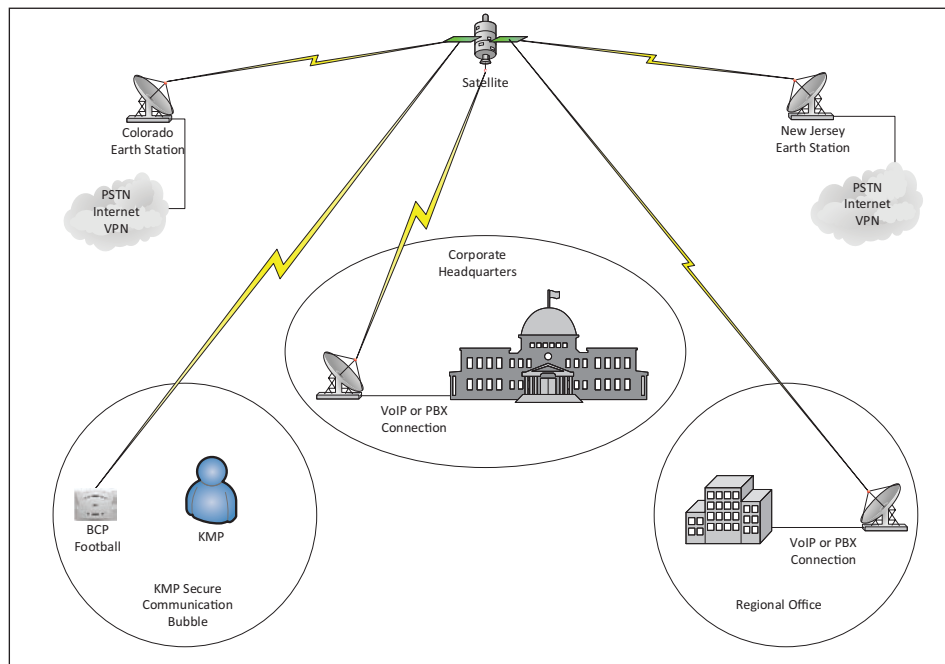

Sustainable Communications Network

Persistent Telecom Inc.

15 Corporate Place South
Piscataway, NJ 08854
+1 (732) 940 - 6551
www.Persistent-Telecom.net